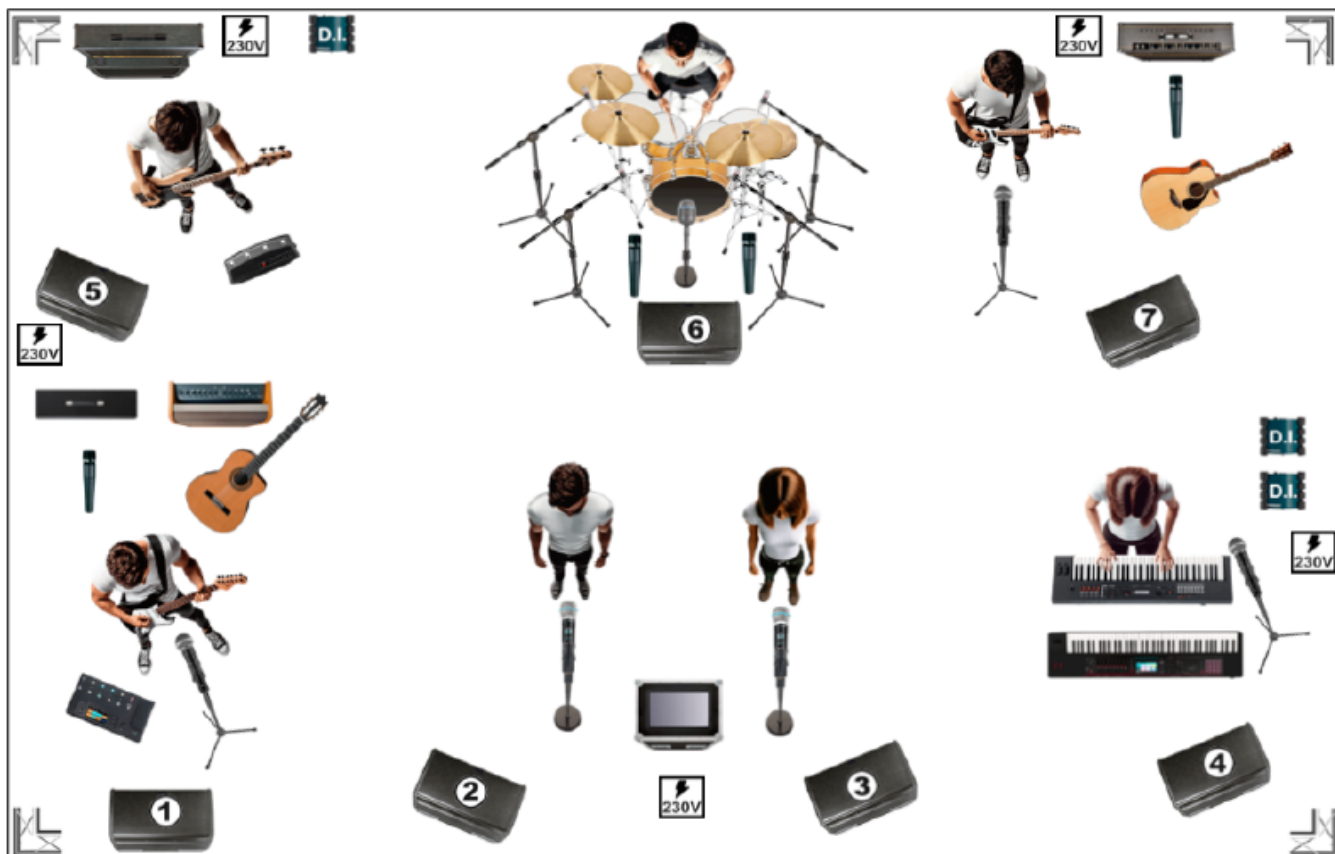

SMOKIE'S FINEST

Stage: 8 Meter x 6 Meter:

Boden Monitor	7 St.
DI BOX	2 St. Keyboards 1 St Bass
Stromversorgung	Standard DE 230 V
Stromanschlüsse	10 ST (ohne Boden Monitor)
Mikrophone Drums	5 – 7 Drums Set
Mikrophone Amps	1x Detlef 2 x Juan (XRL-Ausgang vorhanden)
Mikrophone. Gesang	5 St.
Lights	Ja